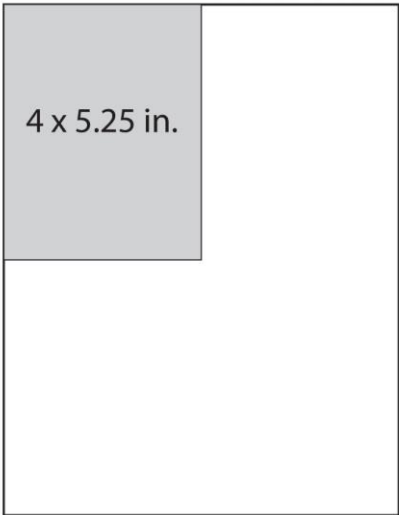

IRCC

INDIAN REGIONAL & CULTURAL CENTER

AD-Sizes with Resolution and Bleeds

↑
1/8" (.125")

If color extends the page and goes to the edge, you should always add a .125" bleed to assure no white on edge.

All images should be 300dpi, if you do not have 300dpi, no less than 150dpi or will be pixellated or low resolution

Full Page 8.5 x 11 full bleeds (1/8 inch)

Half Page 8 x 5.25 full bleeds (1/8 inch)

Quarter Page 4 x 5.25 full bleeds (1/8 inch)

1/8 Page 4 x 2.5 full bleeds (1/8 inch)