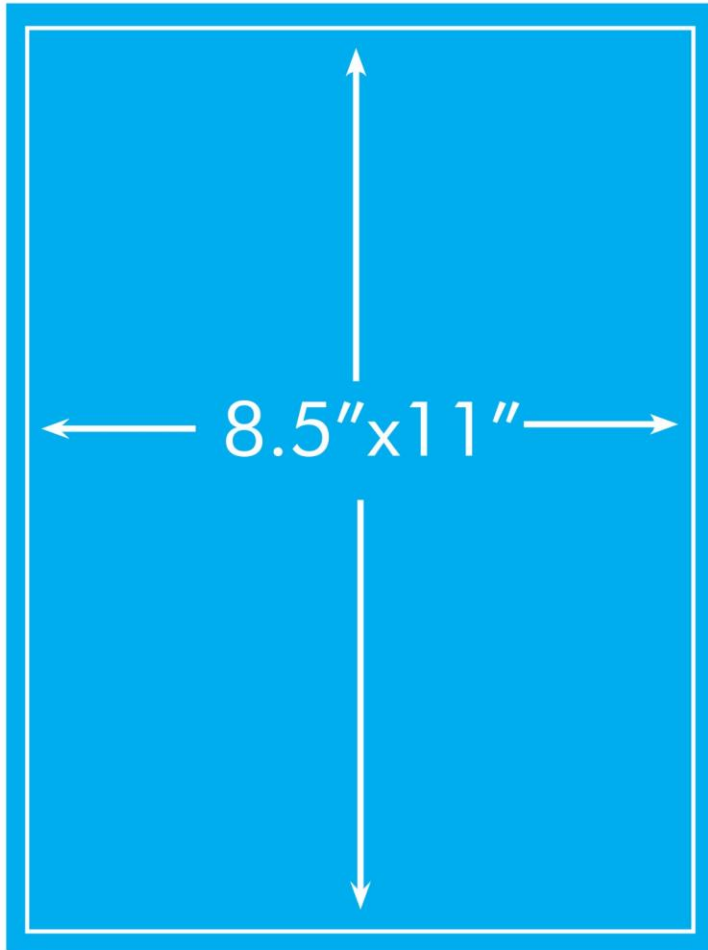

IRCC

INDIAN REGIONAL & CULTURAL CENTER

AD-Sizes with Resolution and Bleeds

↑
1/8" (.125")

If color extends the page and goes to the edge, you should always add a .125" bleed to assure no white on edge.

All images should be 300dpi, if you do not have 300dpi, no less than 150dpi or will be pixellated or low resolution

Full Page 8.5 x 11 full bleeds (1/8 inch)

Half Page 8 x 5.25 full bleeds (1/8 inch)

Quarter Page 4 x 5.25 full bleeds (1/8 inch)

1/8 Page 4 x 2.5 full bleeds (1/8 inch)